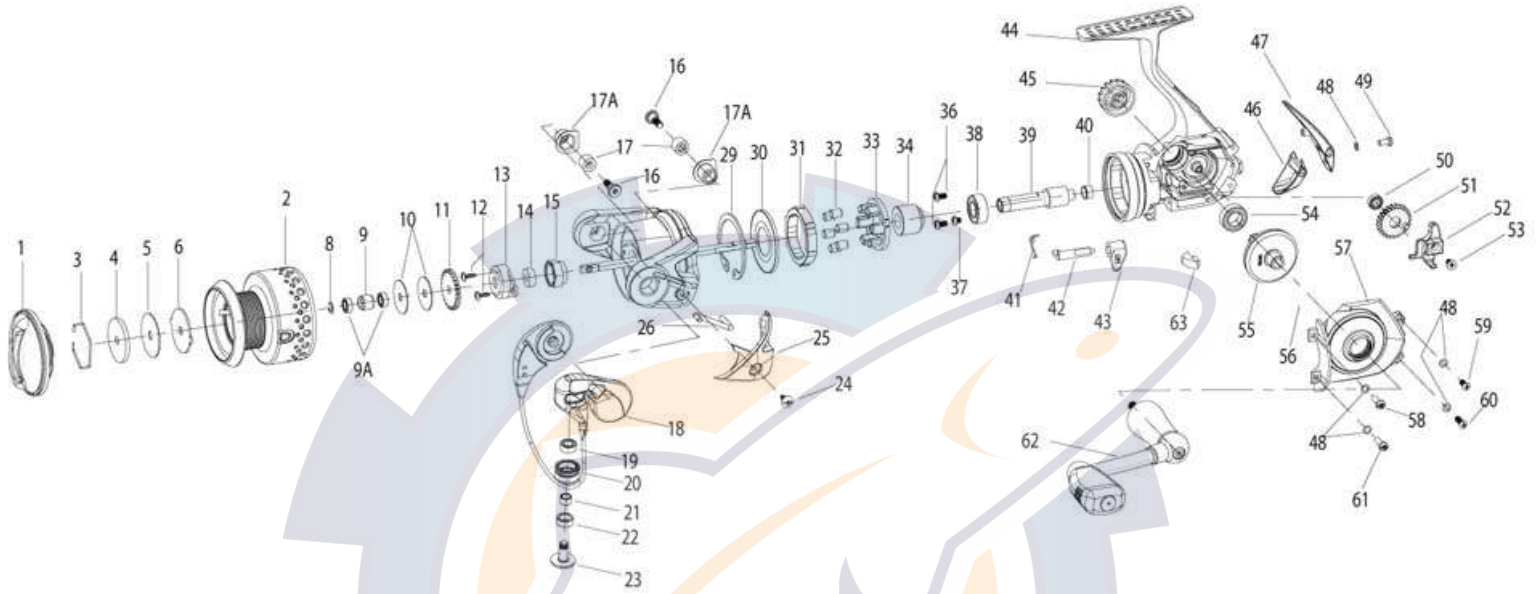

Energy PTi-A Parts Diagram - E10PTi-A / E20PTi-A

ORDERING PARTS

Refer to the parts list and diagram for your model. Locate the part you need and identify the key number for the part you wish to order for your model. Always state the model number, part number, part description and quantity on your orders. Parts may be ordered direct from the Factory Service Department (1-800-588-9030), Authorized Warranty / Service Centers, and online at www.tackleservice.com.